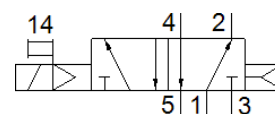

solenoid valve

CM-5/2-1/2-FH

Part number: 6223

FESTO

With plug socket and manual override, without sub-base

Data sheet

Feature	Value
Valve function	5/2 monostable
Operating pressure	1.5 ... 8 bar
Pneumatic connection, port 1	G1/2
Pneumatic connection, port 2	G1/2
Pneumatic connection, port 3	G1/2
Pneumatic connection, port 4	G1/2
Pneumatic connection, port 5	G1/2
Materials note	Contains PWIS substances