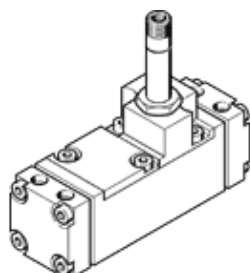

solenoid valve

CM-5/2-1/2-FH

Part number: 6223

FESTO

With plug socket and manual override, without sub-base

Data sheet

Feature	Value
Valve function	5/2 monostable
Operating pressure	1.5 ... 8 bar
Pneumatic connection, port 1	G1/2
Pneumatic connection, port 2	G1/2
Pneumatic connection, port 3	G1/2
Pneumatic connection, port 4	G1/2
Pneumatic connection, port 5	G1/2
Materials note	Contains PWIS substances